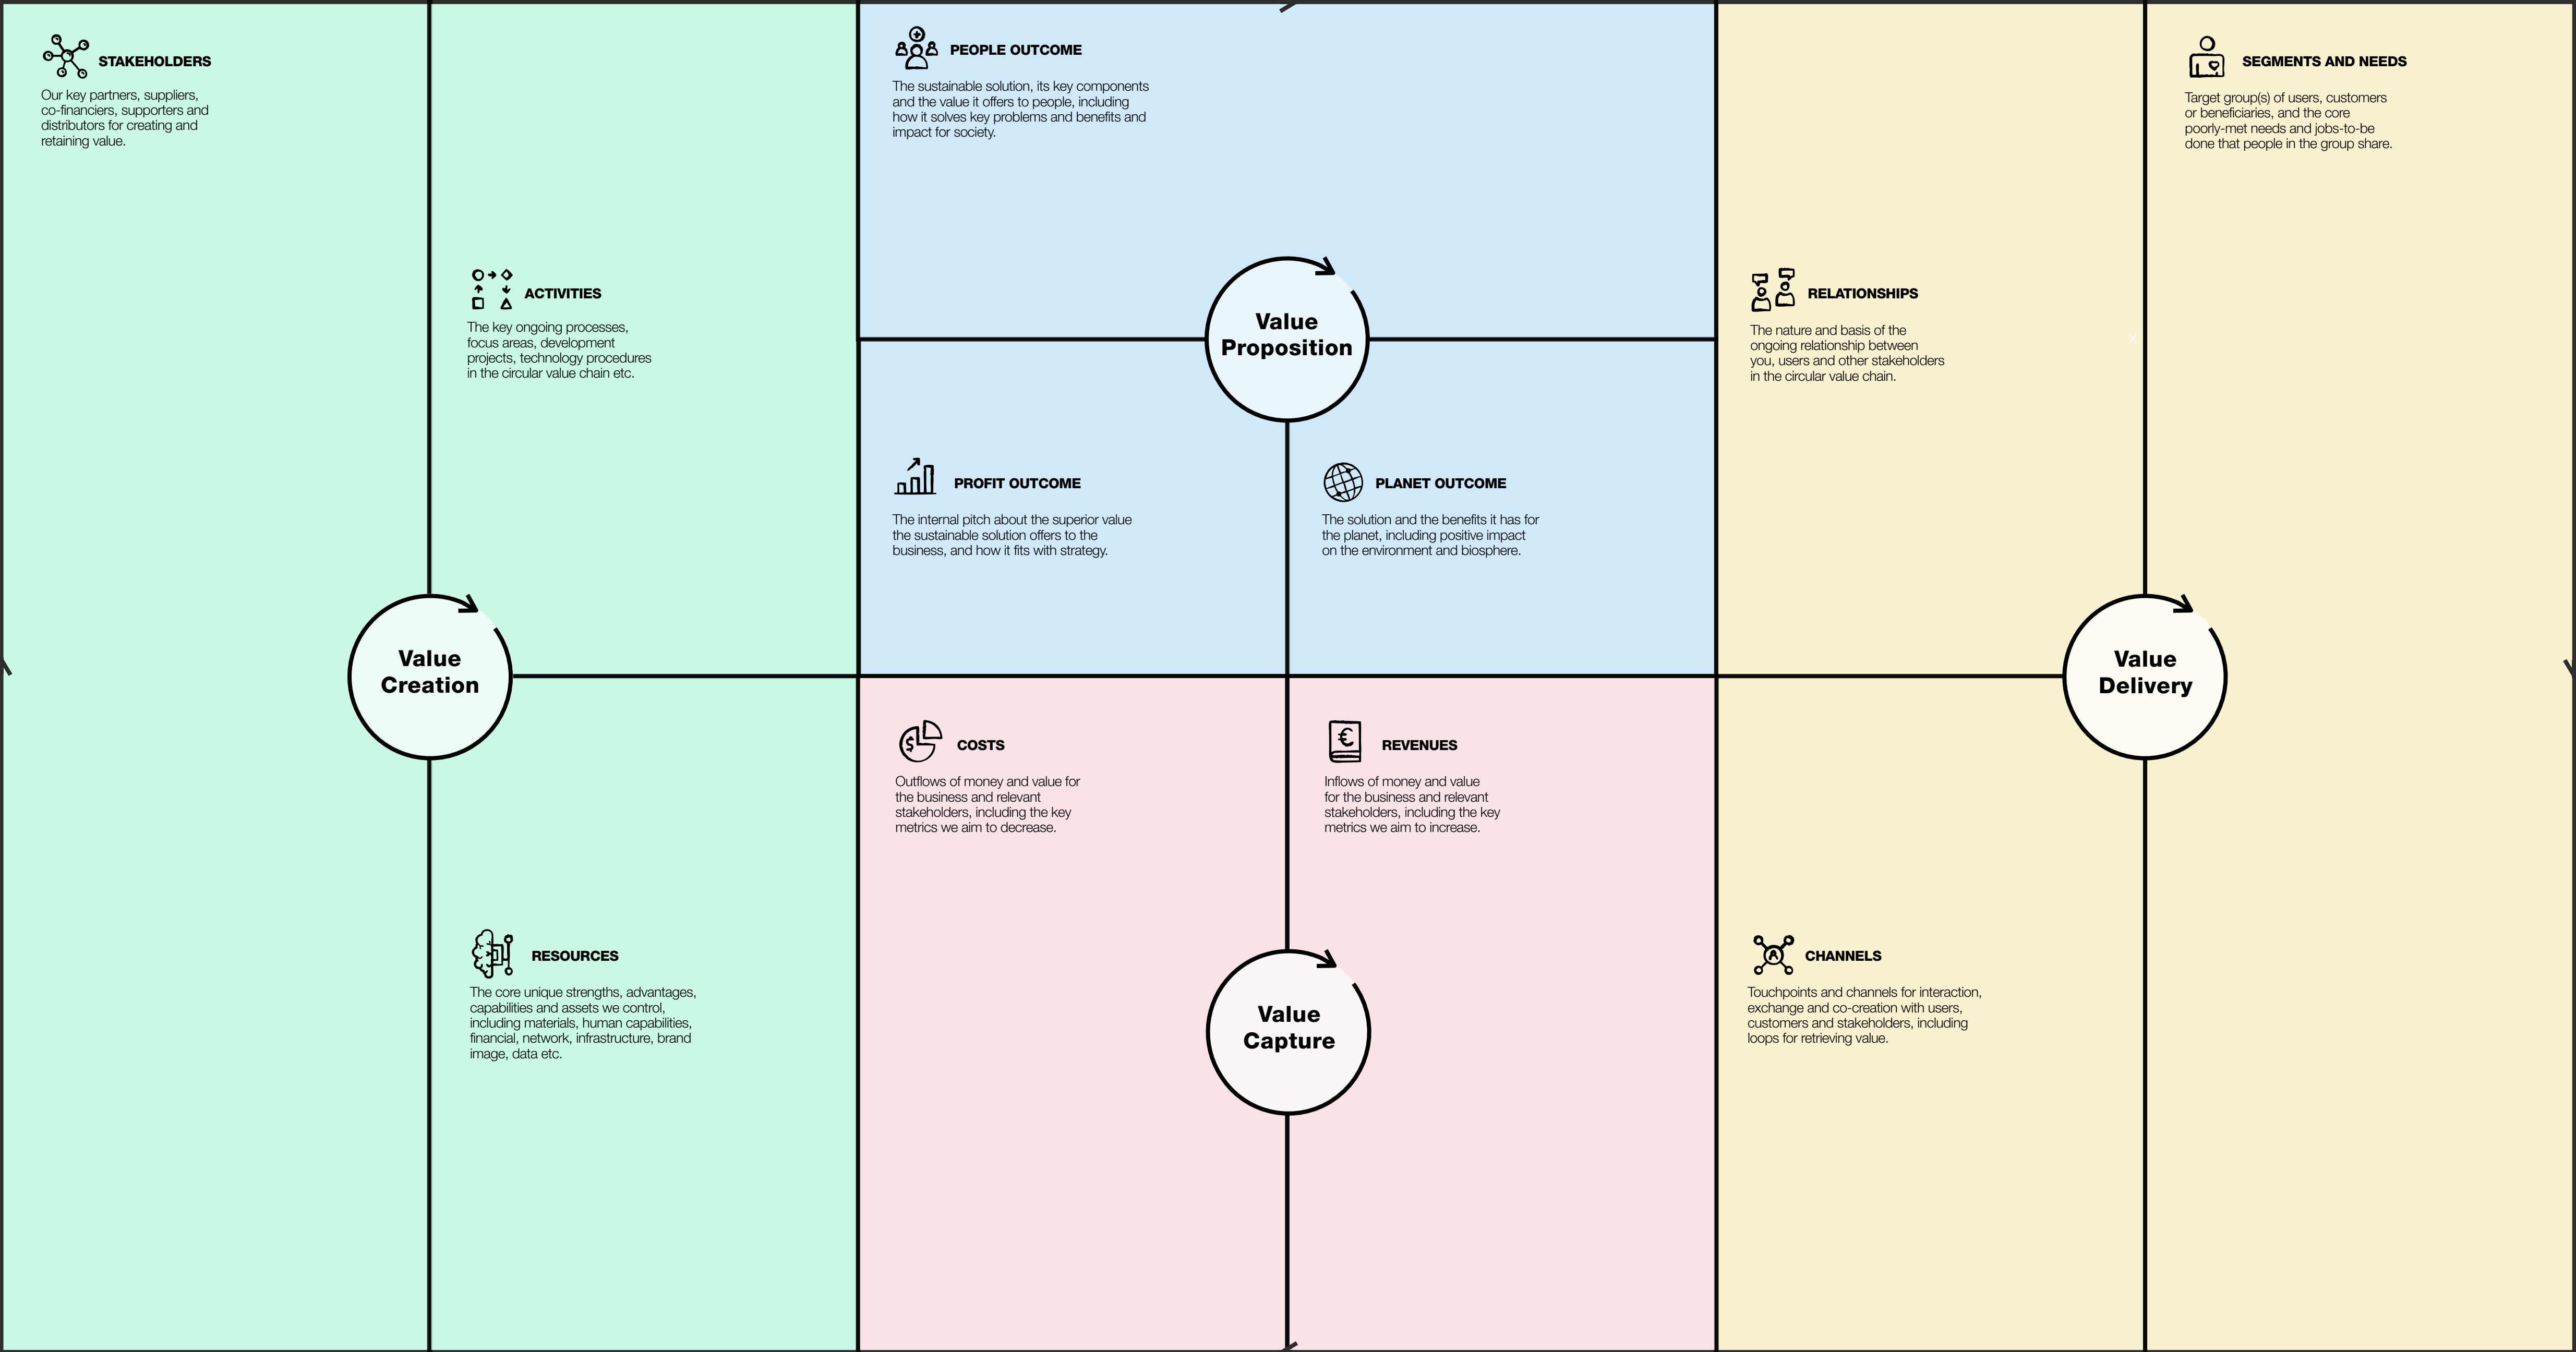

# Sustainable Business Model Canvas

Designed for:

Designed by:

Date:

Version:

Source: Adapted from Blocken et al and Osterwalder

# Value map

Purpose	Unit of analysis
---------	------------------